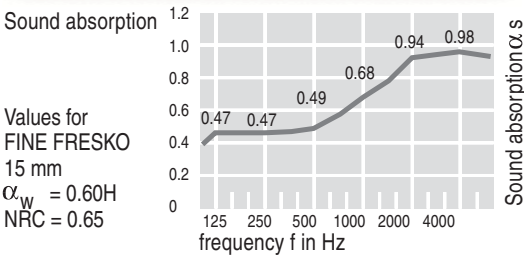

TECHNICAL PERFORMANCE

FIRE Class 1 Surface Spread of Flame to BS 476: Part 7: 1987. Class 0 as defined by Building Regulations, 1987. Class B1 as per DIN 4102, part 1, Class A2/B1 as per DIN 4102, part 1.

SOUND ABSORPTION Sound absorption as per BS EN 20354: 1993.

THERMAL Thermal conductivity $\lambda = 0.052 - 0.057 \text{ W/mK}$

SOUND ATTENUATION Sound attenuation as per BS EN 20140-9: 1994. $D_{n,c,w} = 34 \text{ dB}$ (thickness 15 mm)

LIGHT REFLECTANCE Up to 90%

HUMIDITY Humidity resistant panels up to 90% RH

SPECIAL PROPERTIES

FIRE Fire protection up to 1 hour in accordance with BS 476: Parts 20-23; 1987. Fire resistance F30-F120 to DIN 4102, Part 2.

HYGIENE HYGENA - bactericidal and fungistatic coated panels

DIMENSIONS, PANEL THICKNESS

Standard Sizes: 600 x 600 mm / 625 x 625 mm / 600 x 1200 mm / 625 x 1250 mm
Panel sizes: 300 x 1200 mm – 2500 mm / 312.5 x 1250 mm – 2500 mm / 400 x 1200 mm – 2500 mm, other sizes to order
Thickness / Weight: 15 mm (c. 4.5 kg/m²) / 19 mm (c. 5.7 kg/m²) / 40 mm (c. 12 kg/m²)
Colour: White similar to RAL 9010, other colours available to order

All specifications are subject to change without notice.
Ceiling installation must be as described in the relevant test reports and assessments.