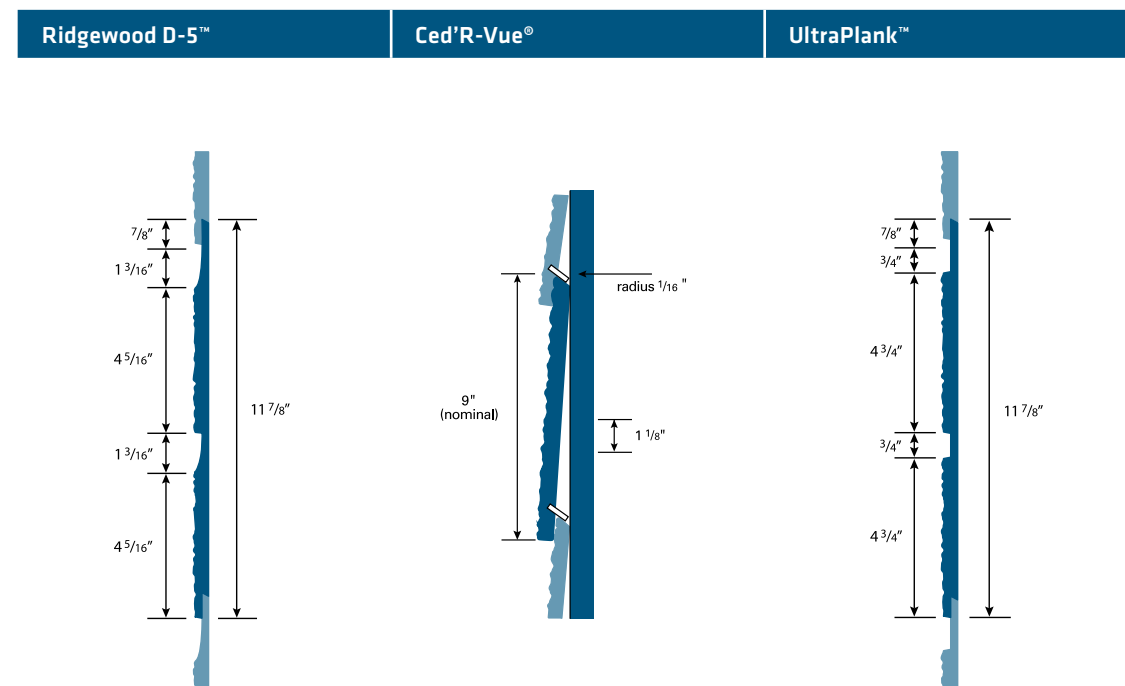

The LP CanExel System

Length	Nominal Width	Nominal Thickness
Ridgewood D-5™		
12 ft. (3.66 m)	12 in. (30.48 cm)	7/16 in. (1.11 cm)
Ced'R-Vue®		
12 ft. (3.66 m)	9 in. (22.86 cm)	3/8 in. (0.95 cm)
UltraPlank™		
12 ft. (3.66 m)	12 in. (30.48 cm)	7/16 in. (1.11 cm)