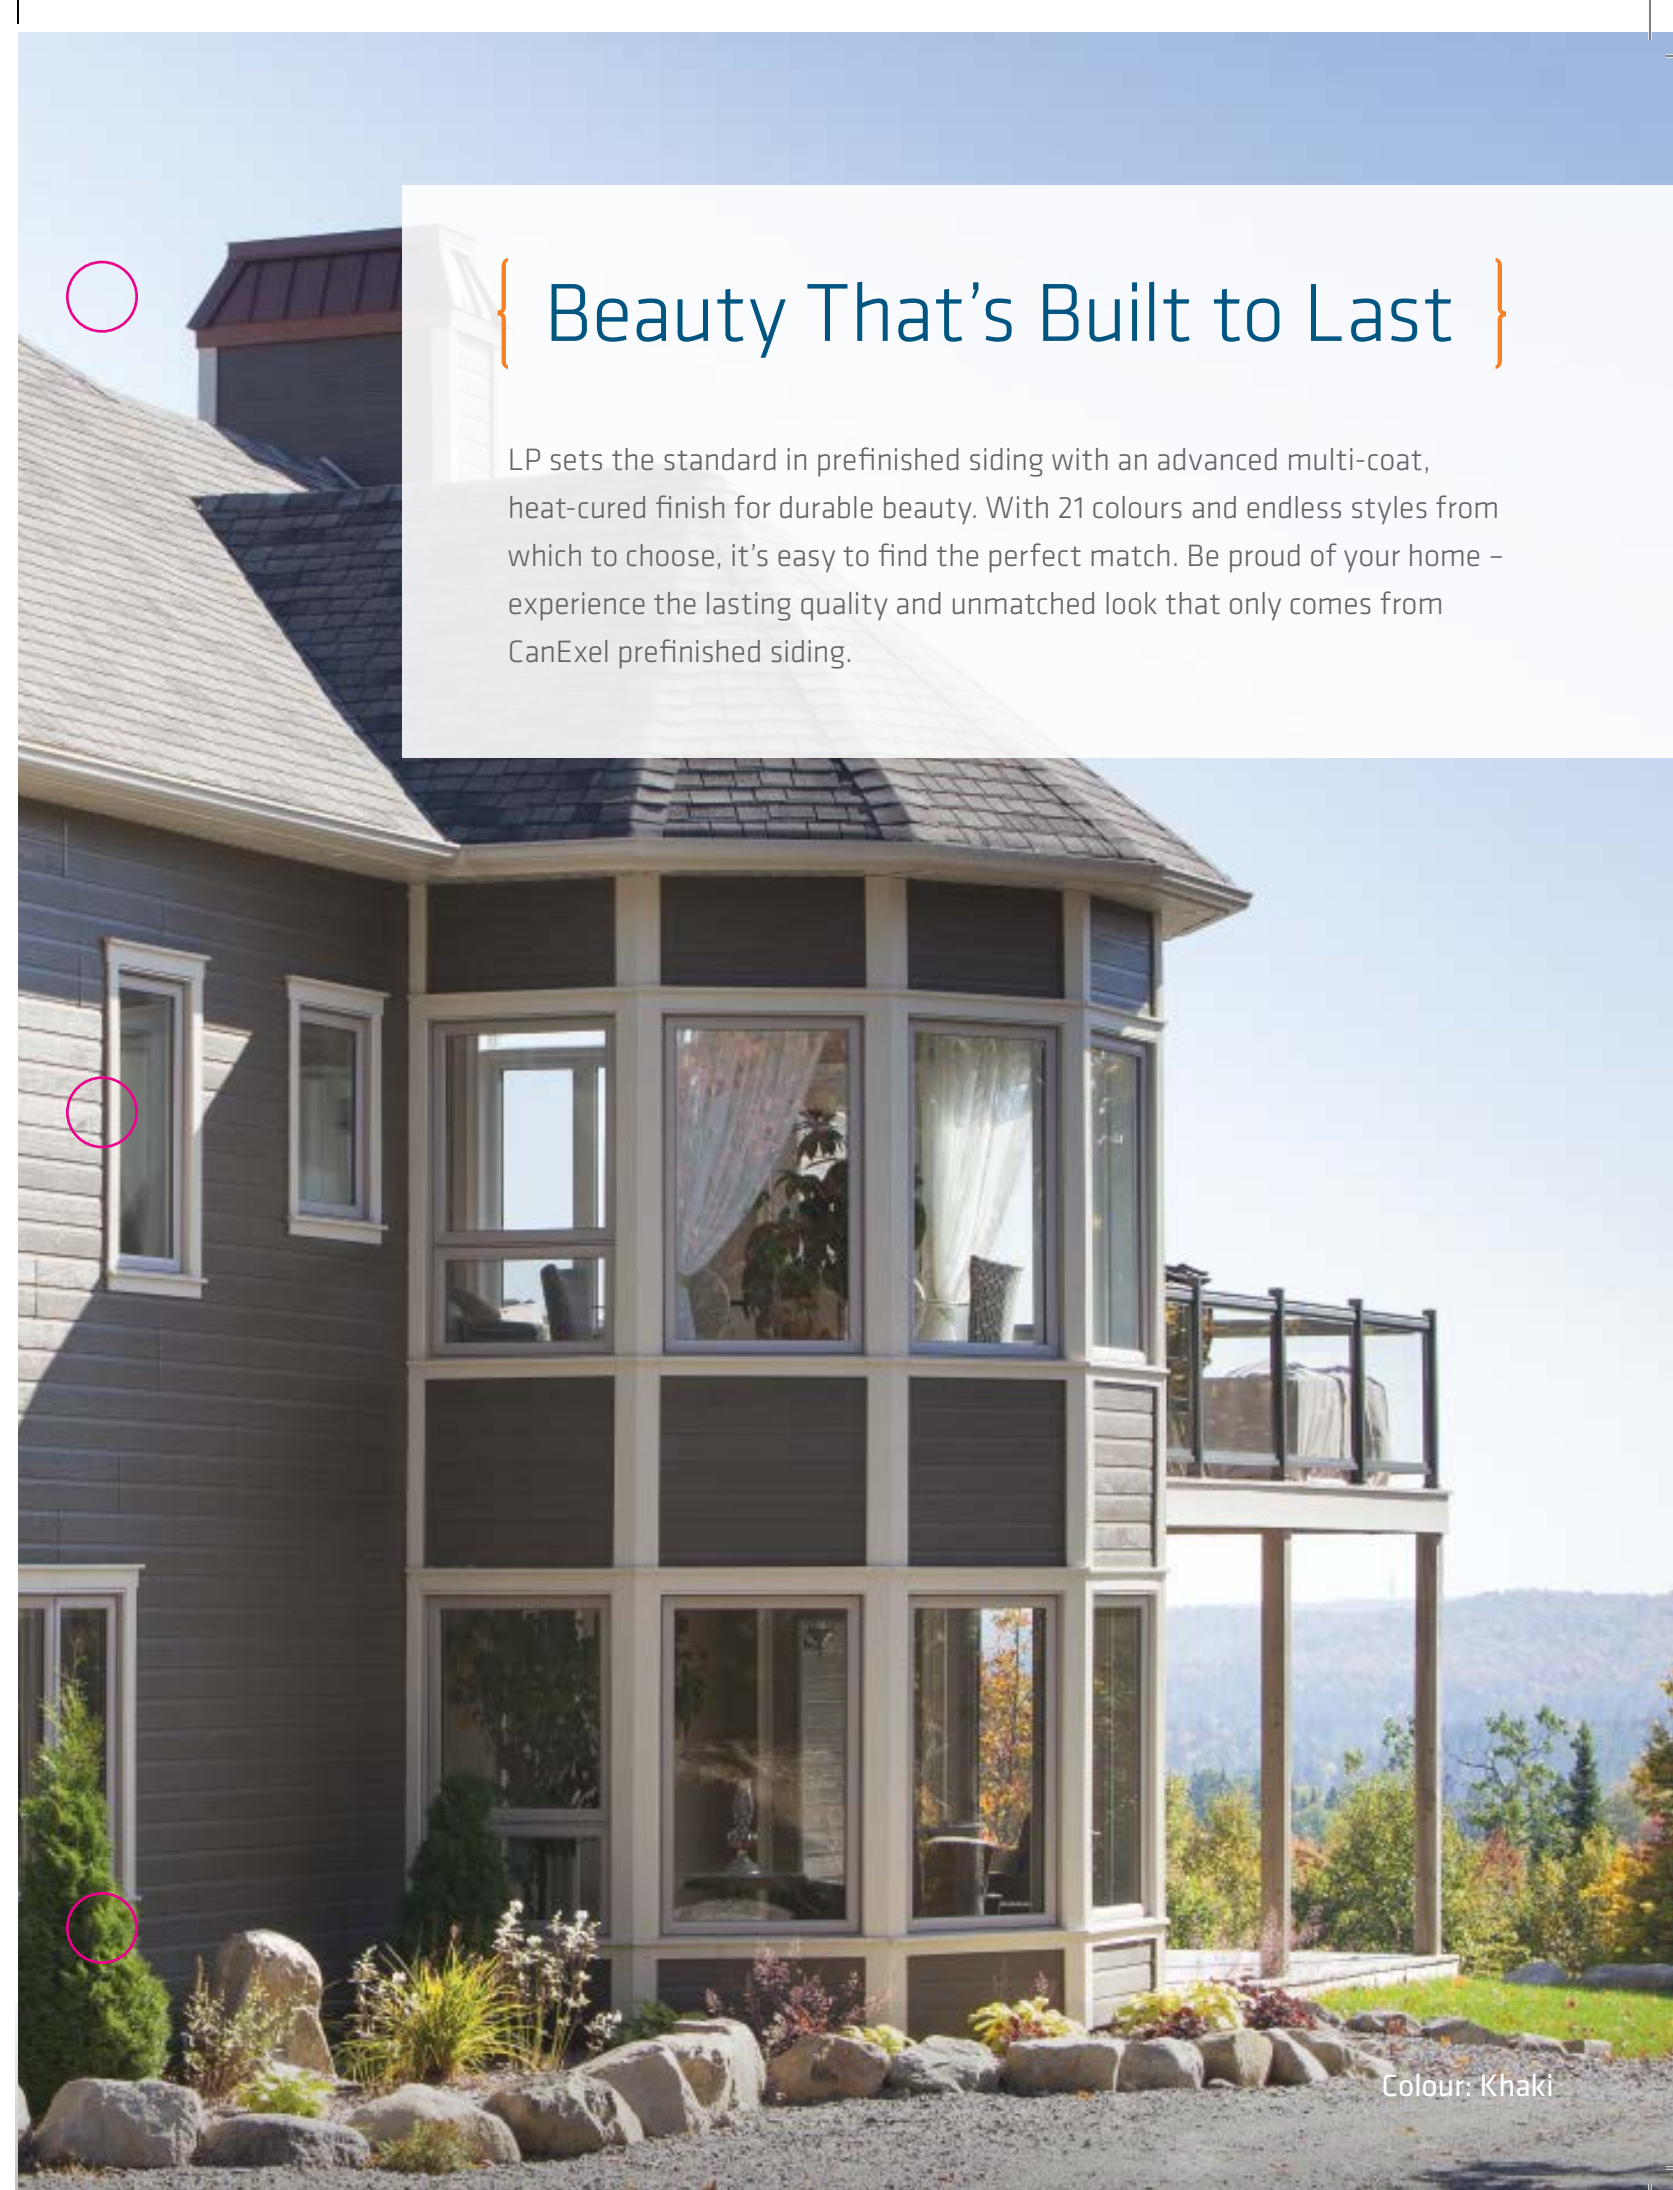

Visit www.canexel.ca to learn more.

Sandalwood brings your home to life with the warm, inviting tones of this natural wood colour.

Visit www.canexel.ca to learn more.

Deep, bold and truly beautiful, watch as your home goes from strong to stronger with **Granite**.

Visit www.canexel.ca to learn more.

Every home looks spectacular in **Dutch Green**. It's the colour of life, growth, renewal and health. It's also abundant in nature!

Visit www.canexel.ca to learn more.

Everyone loves **Khaki** ... including your home! Discover its versatility and help bring out your home's natural surroundings.

Visit www.canexel.ca to learn more.

Radiate stunning sophistication for your home with this luxurious deep **Black**.

Visit www.canexel.ca to learn more.

Nurture your home's true nature with **Pine Forest** siding and discover its decidedly relaxing effect.

Visit www.canexel.ca to learn more.

Invite calm with **Cliffside** and enjoy natural earth tones that bring homes and nature together in harmony.

Visit www.canexel.ca to learn more.

{ Beauty That's Built to Last }

LP sets the standard in prefinished siding with an advanced multi-coat, heat-cured finish for durable beauty. With 21 colours and endless styles from which to choose, it's easy to find the perfect match. Be proud of your home – experience the lasting quality and unmatched look that only comes from CanExel prefinished siding.

Colour: Khaki